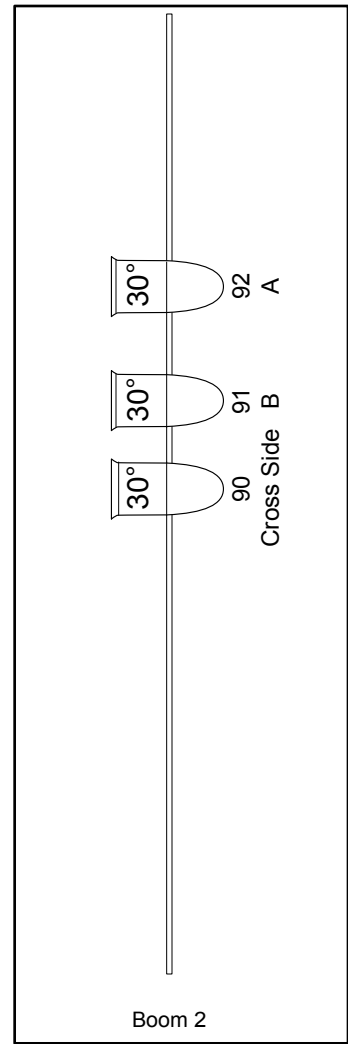

Instruments	Used
Alt 360Q 6x9	15
6° Fres	13
5/50 40°	14
5/50 30°	23
5/50 20°	4
Source 4 36 deg	2

Hanover College Theatre  
 Importance of Being Earnest  
 Light Plot  
 10/30/13  
 Drawn By: Will

3/8"=1'

### Legend

- 40° Colotran (Degree in Instr.)
- Channel Focus
- 6" Fresnel
- 6x9 Ellipsoidal
- Inky
- Source Four (Degree in Inst.)

Catwalk Circuits-  
SL- 13-28  
SR- 29-44  
Attic Circuits- 1-12  
(Some attic circuits are broken)

Hanover College Theatre  
70 Scenes  
Ground Plan  
9/11/13  
Drwn By: Will  
1/4"=1'

Hanover College Theatre  
 Hagar's Children  
 Light Plot  
 12/5/12  
 Designer: Will

1/4"=1'