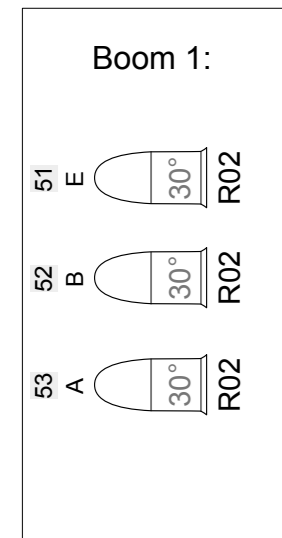

Hanover College Theatre
Hagar's Children
Light Plot
12/5/12
Designer: Will

1/4"=1'