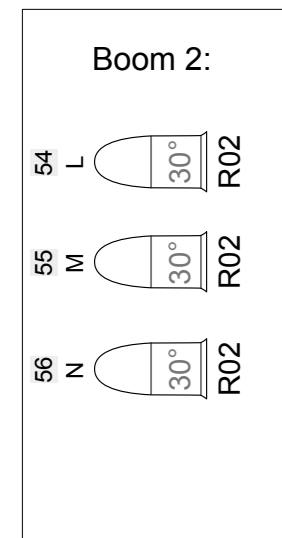

Hanover College Theatre
Hagar's Children
Light Plot
12/5/12
Designer: Will

1/4"=1'