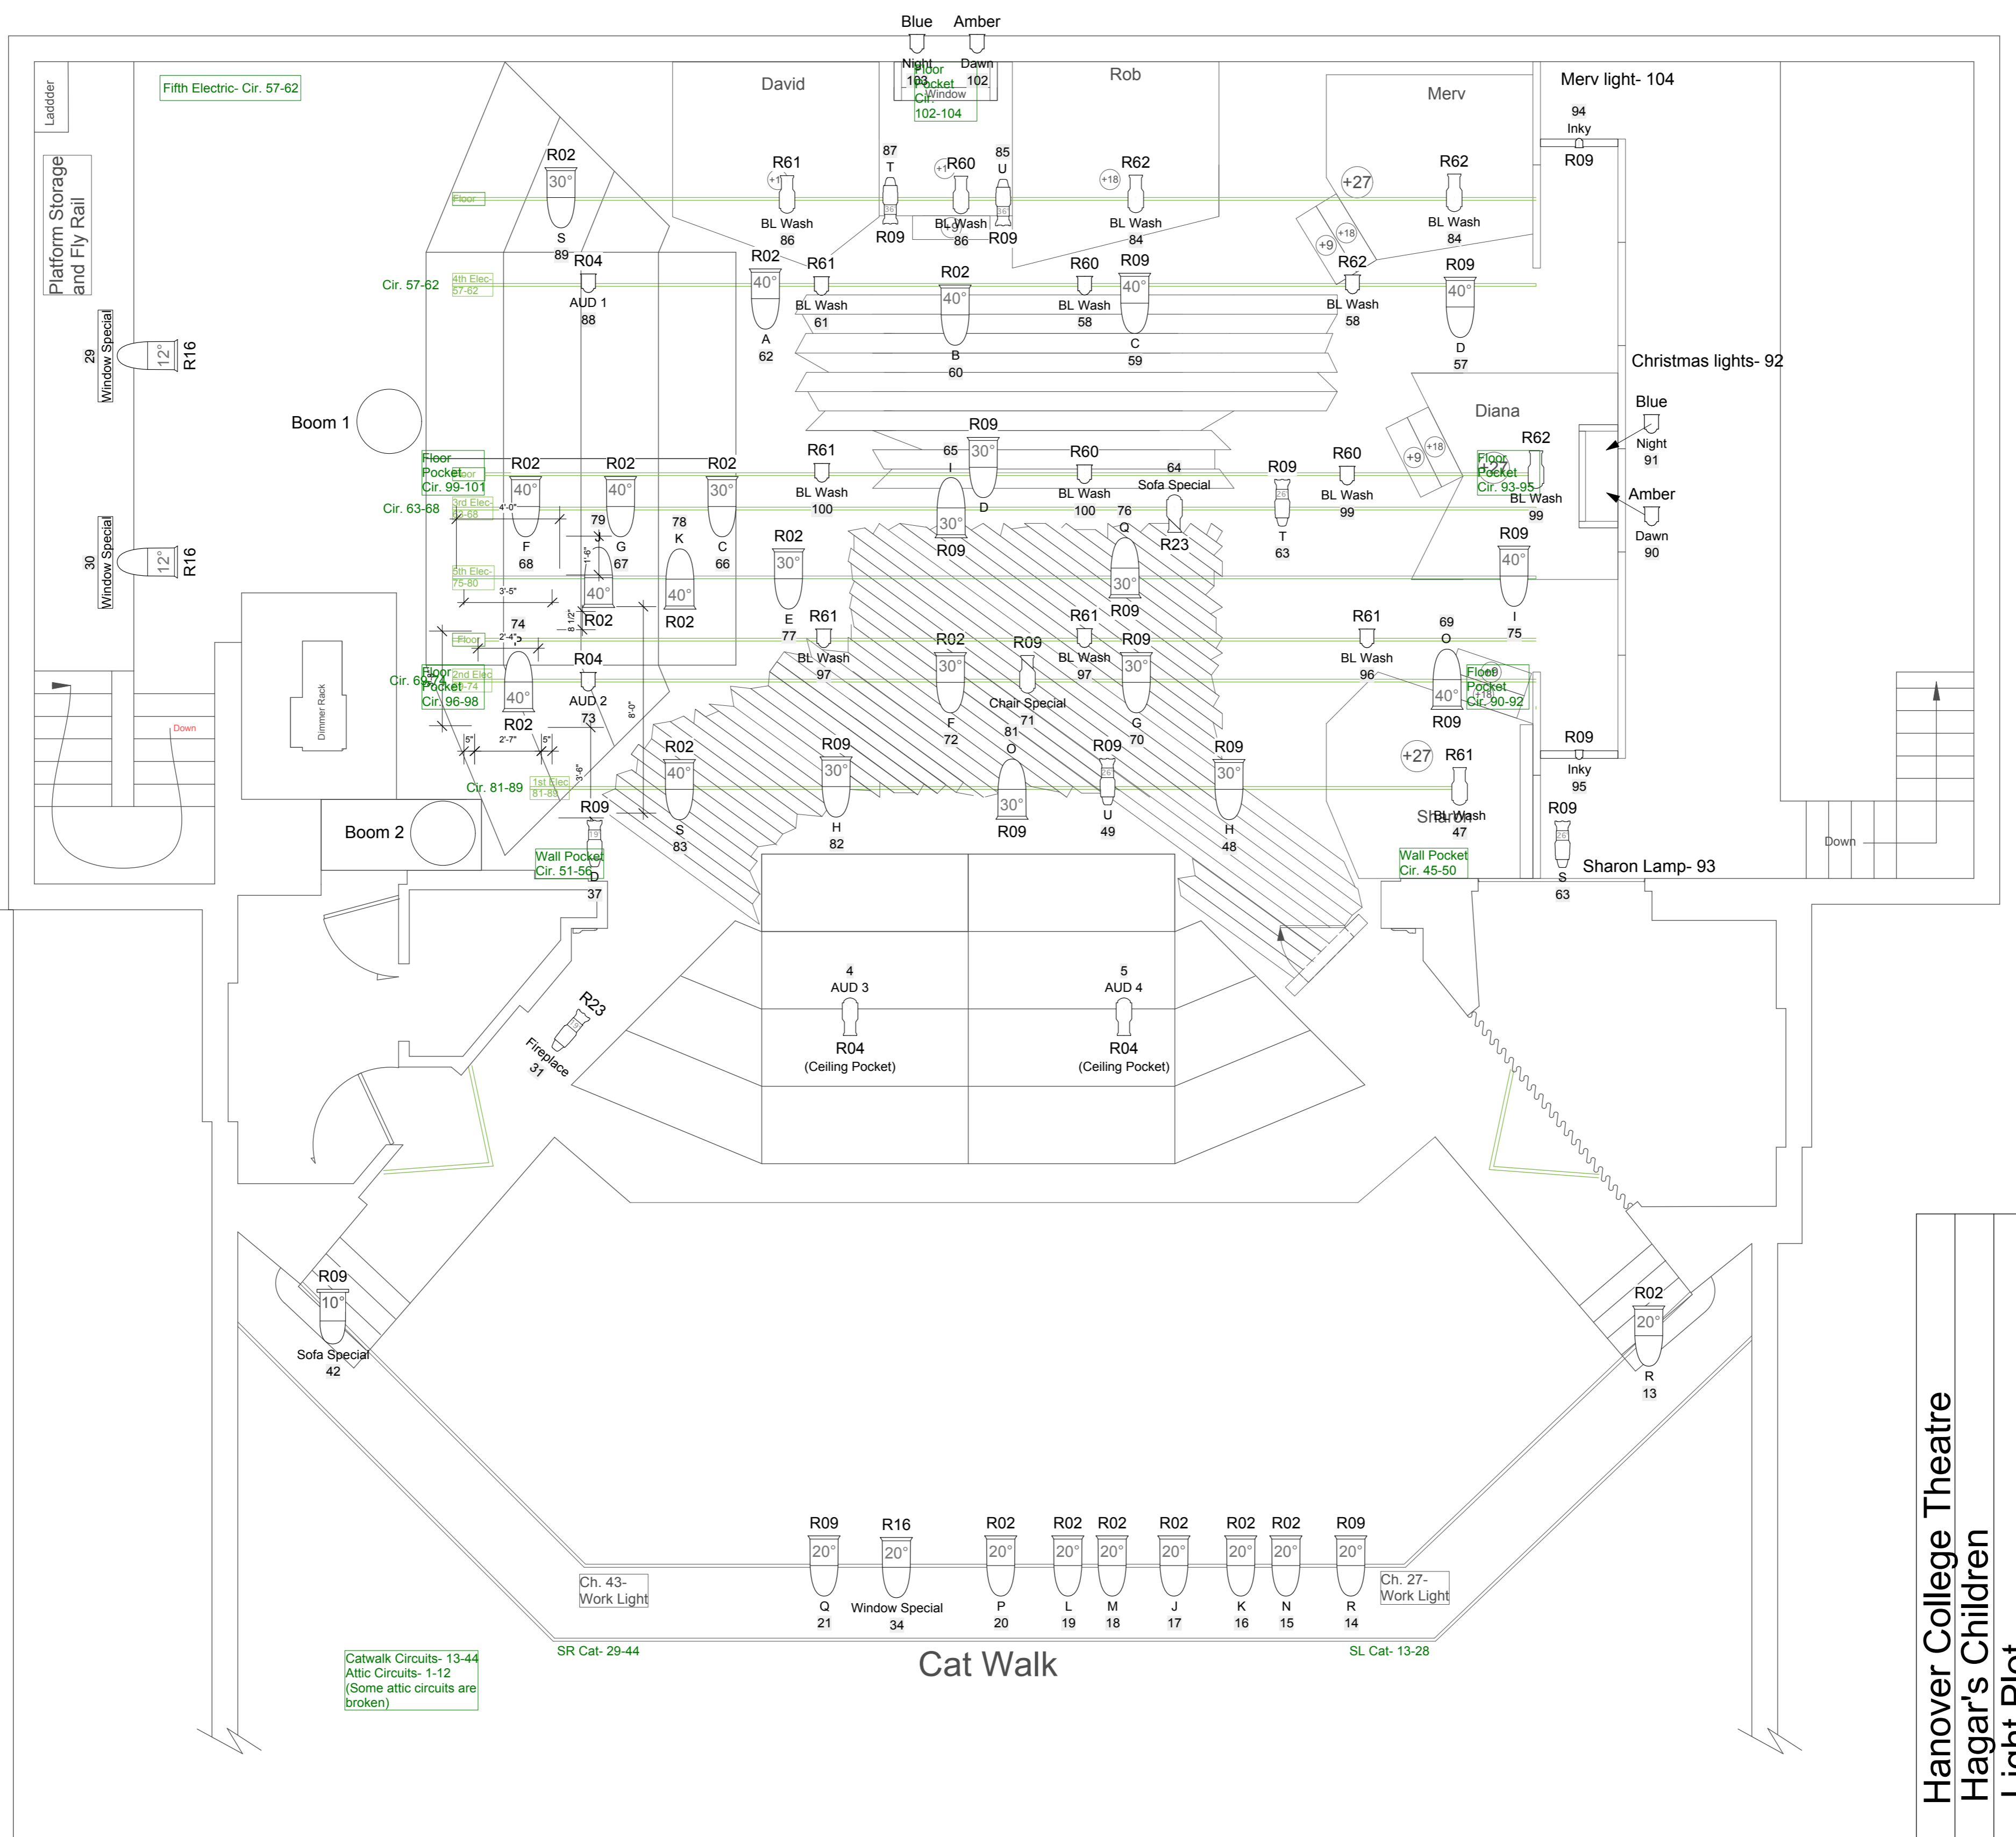

Instruments	Used
Alt 360Q 6x9	15
6° Fres	13
5/50 40°	14
5/50 30°	23
5/50 20°	4
Source 4 36 deg	2

Hanover College Theatre  
 Importance of Being Earnest  
 Light Plot  
 10/30/13  
 Drawn By: Will

3/8"=1'

### Legend

- 40° Colotran (Degree in Instr.)
- Channel Focus
- 6" Fresnel
- 6x9 Ellipsoidal
- Inky
- Source Four (Degree in Inst.)

Catwalk Circuits-  
SL- 13-28  
SR- 29-44  
Attic Circuits- 1-12  
(Some attic circuits are broken)

Hanover College Theatre  
70 Scenes  
Ground Plan  
9/11/13  
Drwn By: Will  
1/4"=1'

Hanover College Theatre  
 Hagar's Children  
 Light Plot  
 12/5/12  
 Designer: Will

1/4"=1'