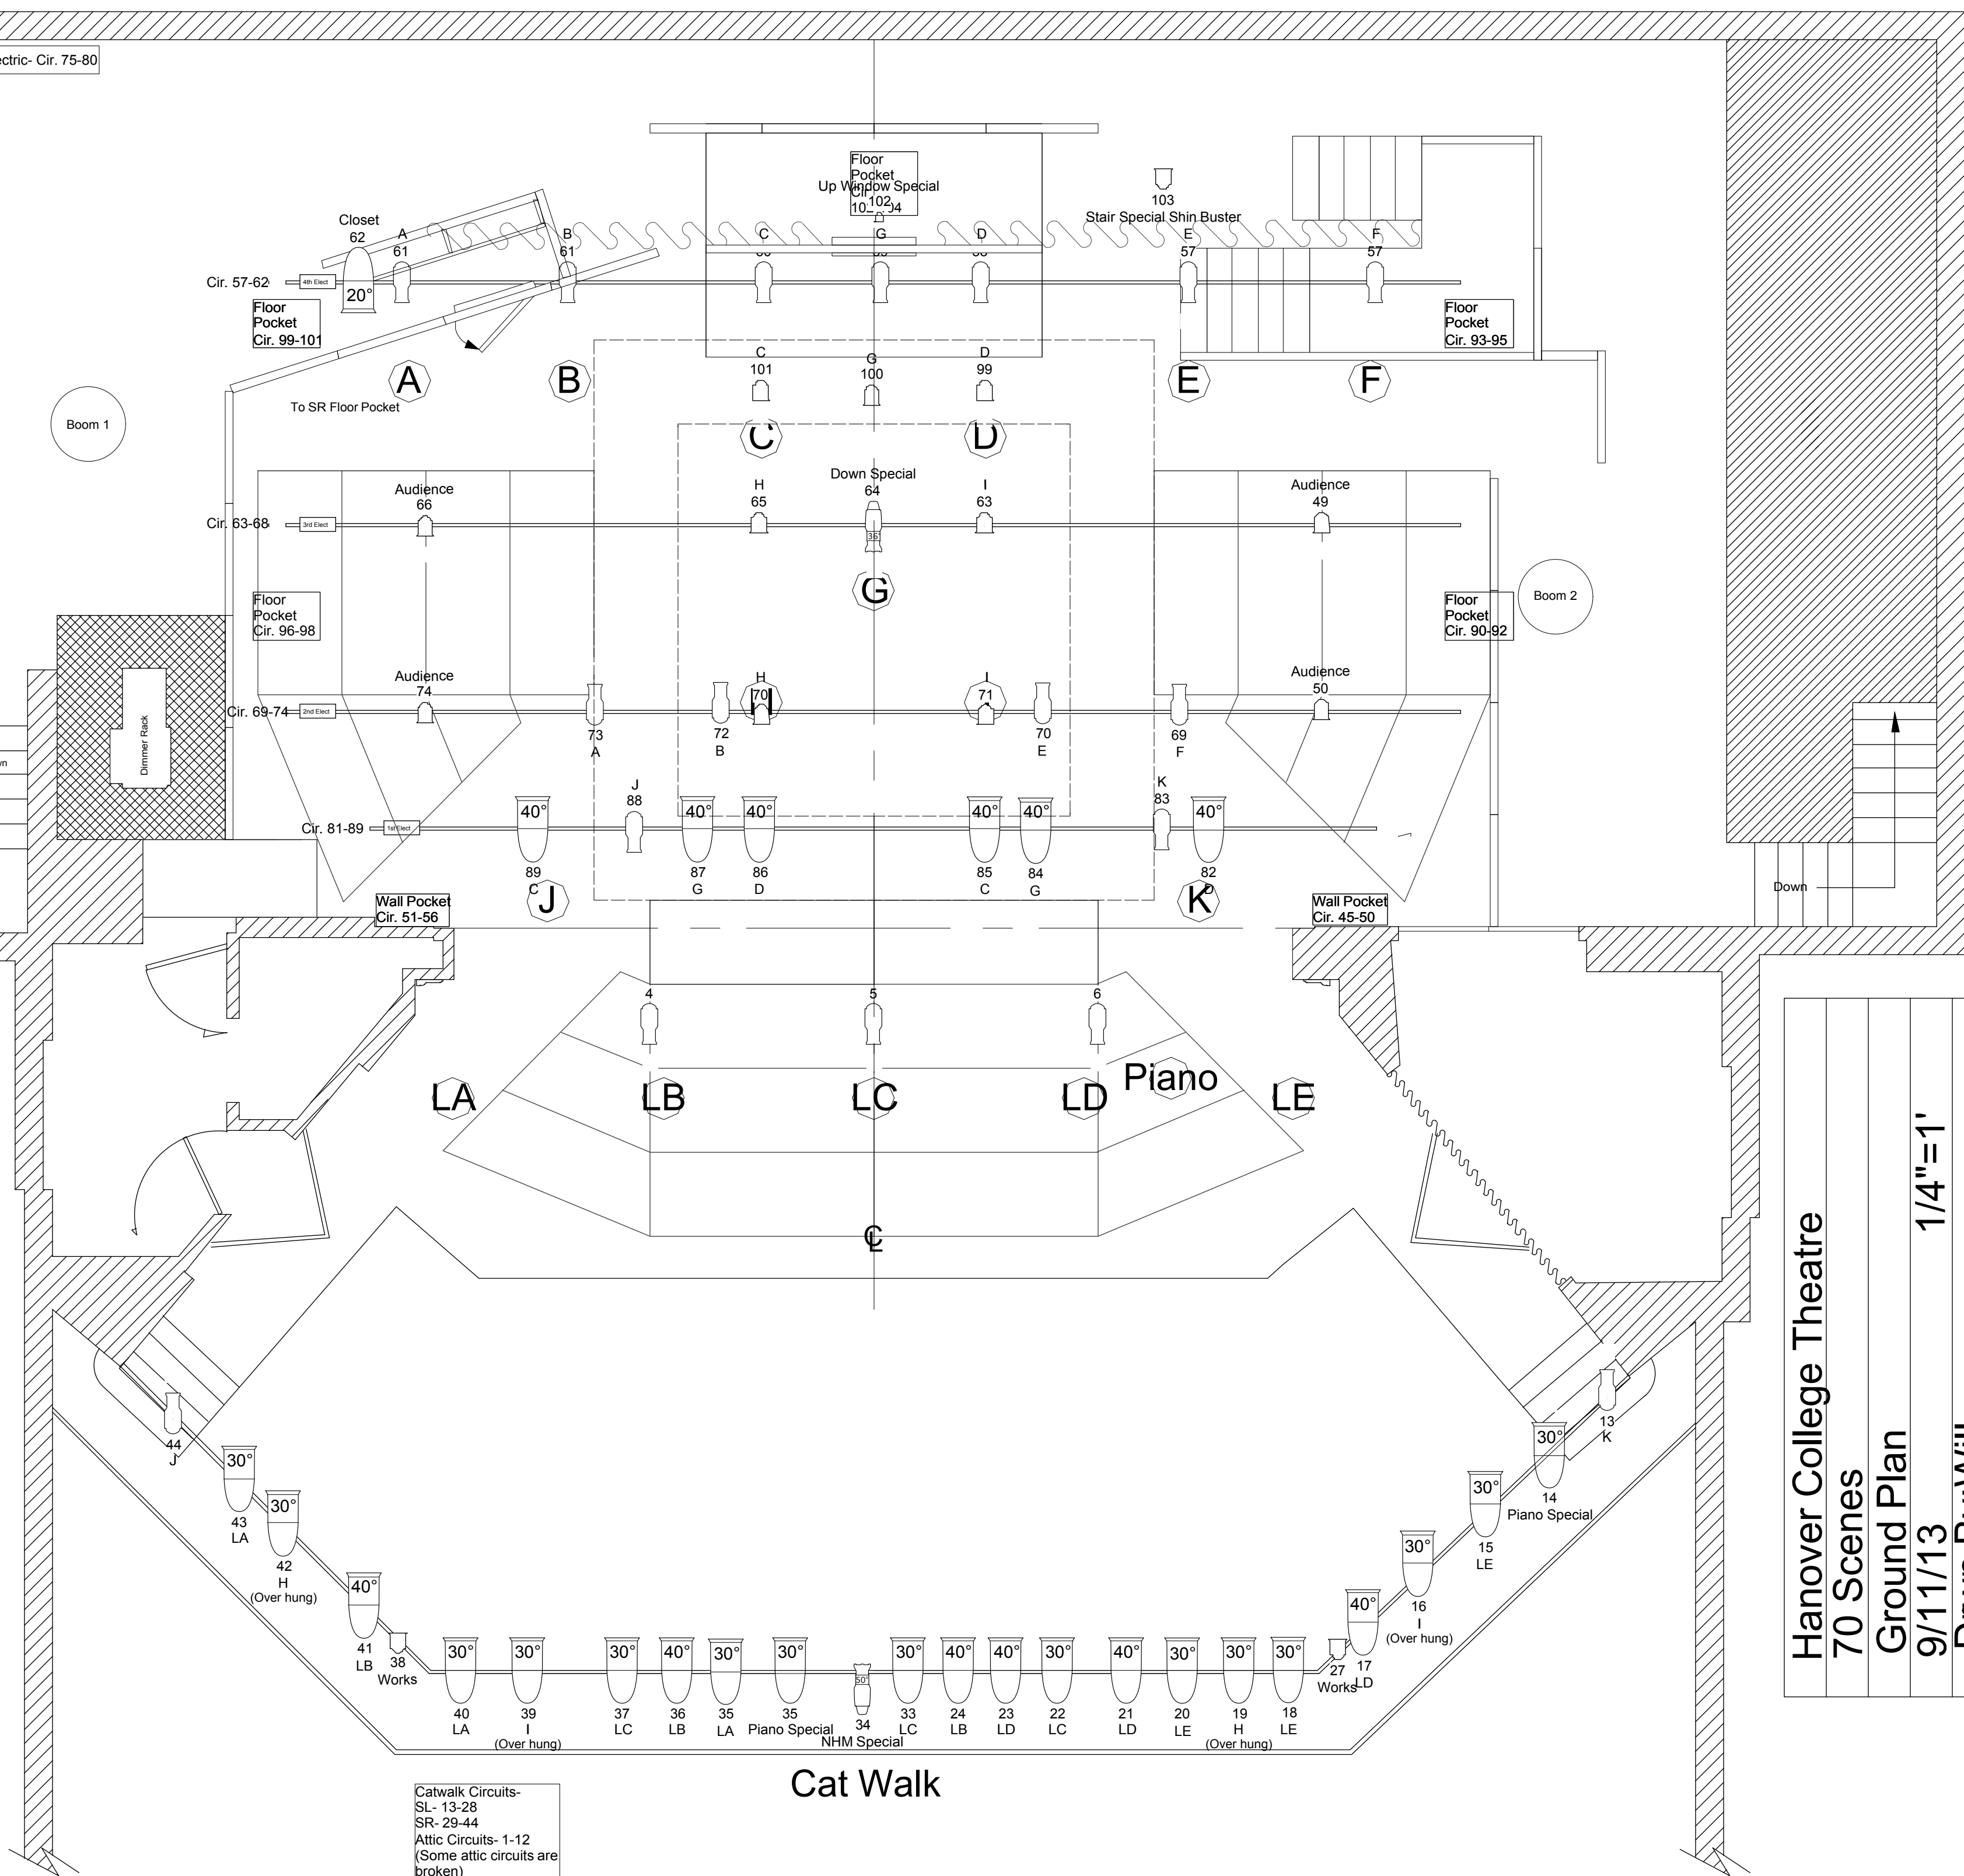

Instruments	Used
Alt 360Q 6x9	15
6° Fres	13
5/50 40°	14
5/50 30°	23
5/50 20°	4
Source 4 36 deg	2

Hanover College Theatre  
 Importance of Being Earnest  
 Light Plot  
 10/30/13  
 Drawn By: Will

3/8"=1'

### Legend

- 40° Colotran (Degree in Instr.)
- Channel Focus
- 6" Fresnel
- 6x9 Ellipsoidal
- Inky
- Source Four (Degree in Inst.)

Catwalk Circuits-  
SL- 13-28  
SR- 29-44  
Attic Circuits- 1-12  
(Some attic circuits are broken)

Hanover College Theatre  
70 Scenes  
Ground Plan  
9/11/13  
Drwn By: Will  
1/4"=1'

Hanover College Theatre  
 Hagar's Children  
 Light Plot  
 12/5/12  
 Designer: Will

1/4"=1'