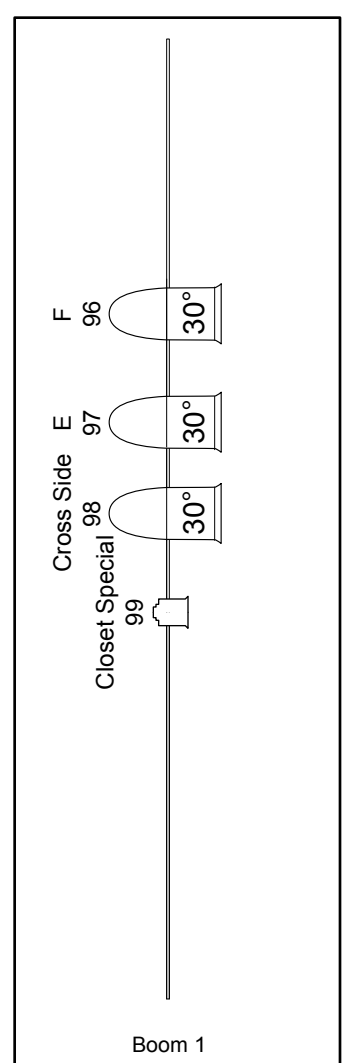

Instruments	Used
Alt 360Q 6x9	15
6° Fres	13
5/50 40°	14
5/50 30°	23
5/50 20°	4
Source 4 36 deg	2

Hanover College Theatre  
 Importance of Being Earnest  
 Light Plot  
 10/30/13  
 Drawn By: Will

3/8"=1'

### Legend

- 40° Colotran (Degree in Instr.)
- Channel Focus
- 6" Fresnel
- 6x9 Ellipsoidal
- Inky
- Source Four (Degree in Inst.)

Catwalk Circuits-  
SL- 13-28  
SR- 29-44  
Attic Circuits- 1-12  
(Some attic circuits are broken)

Hanover College Theatre  
70 Scenes  
Ground Plan  
9/11/13  
Drwn By: Will  
1/4"=1'

Hanover College Theatre  
 Hagar's Children  
 Light Plot  
 12/5/12  
 Designer: Will

1/4"=1'